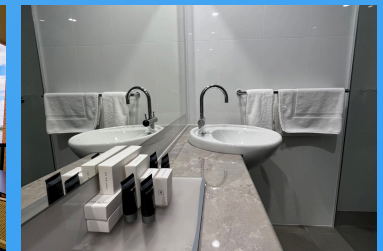

ClubMulwala resort

Quality, Affordable, Lakeside Accommodation

Facility	Executive	Deluxe	Premium	Standard	Apartment
King Bed	✓	✓	✓	✓	✓x2
Tea & Coffee Making Facilities	✓	✓	✓	✓	✓
Toaster	✓	✓	✓	✓	✓
43" TV/Foxtel	✓	✓	✓	✓	✓
50" TV/Foxtel					✓
Kitchen					✓
Fridge	✓	✓	✓	✓	✓
Iron & Ironing Board	✓	✓	✓	✓	✓
Washing Machine, Dryer & Microwave	Guest Amenity Room on Premises including washing machine, dryer and microwave.				✓
Hair Dryer	✓	✓	✓	✓	✓
Bath Robes	✓				
Interconnecting Rooms		✓		✓	
Disabled Facilities			✓	✓	
Provision for Rollaway Bed		✓	✓	✓	✓
Lake Views	✓	✓	✓		
Location	Lake Edge	Pool Side	Pool Side	Carpark side	Carpark side